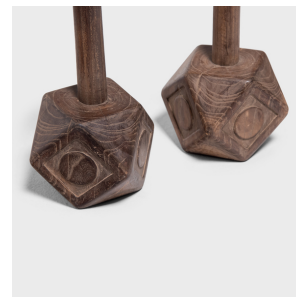

# PAGODA RED

---

## PAIR OF PEKING OPERA MARTIAL ARTS PROPS

**\$880**

c. 1900 • Henan, China • Walnut • Collection #BJH022

W: 6.0" D: 6.0" H: 31.5"

Dated to the late 19th-century, these unusual sculptural objects are martial arts props once used by a Peking opera troupe in traditional "martial plays" known as wuxi. Based on historical legends and heroic battles, martial plays were full of action and required the actors to be skilled in fighting, acrobatics, and swordsmanship.

Although the traditional stage props of Peking opera include only "a table and two chairs," later productions introduced many different tools and objects, such as whips, trays, weapons, and accessories. Continued...