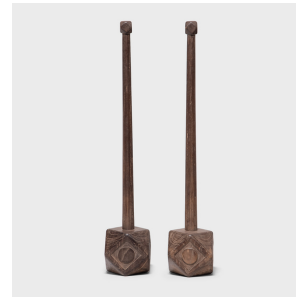

# PAGODA RED

---

## PAIR OF PEKING OPERA MARTIAL ARTS PROPS

**\$880**

c. 1900 • Henan, China • Walnut • Collection #BJH022

W: 6.0" D: 6.0" H: 31.5"

Dated to the late 19th-century, these unusual sculptural objects are martial arts props once used by a Peking opera troupe in traditional "martial plays" known as wuxi. Based on historical legends and heroic battles, martial plays were full of action and required the actors to be skilled in fighting, acrobatics, and swordsmanship.

Although the traditional stage props of Peking opera include only "a table and two chairs," later productions introduced many different tools and objects, such as whips, trays, weapons, and accessories. Continued...