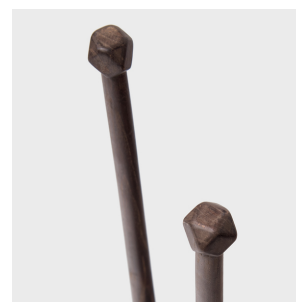

## PAIR OF PEKING OPERA MARTIAL ARTS PROPS

**\$880**

c. 1900 • Henan, China • Walnut • Collection #BJH022

W: 6.0" D: 6.0" H: 31.5"

Dated to the late 19th-century, these unusual sculptural objects are martial arts props once used by a Peking opera troupe in traditional "martial plays" known as wuxi. Based on historical legends and heroic battles, martial plays were full of action and required the actors to be skilled in fighting, acrobatics, and swordsmanship.

Although the traditional stage props of Peking opera include only "a table and two chairs," later productions introduced many different tools and objects, such as whips, trays, weapons, and accessories. Continued...