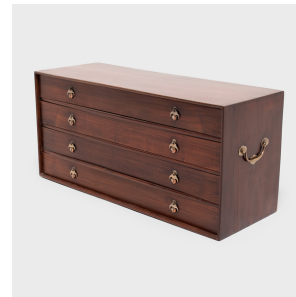

PAGODA RED

ROSEWOOD FOUR DRAWER DOCUMENT BOX

\$1,880

c. 1900 • Northern China, China • Rosewood, Brass • Collection #CMCL065

W: 25.5" D: 9.25" H: 12.0"

This elegant tabletop chest is a late 19th-century Chinese document box, once used by a businessman or scholar-official to sort his important documents and writing accessories. The box is expertly crafted of huali rosewood, a dense hardwood valued for its color and fine grain. Seamless dovetail joinery patterns the corners and brass drop handles adorn the sides, affixed to cloud-form plates. Each of the long drawers is fitted with two small drop pulls in the form of ripe peaches, emblems of immortality.