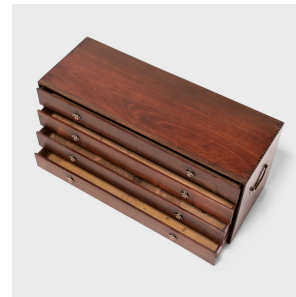

PAGODA RED

ROSEWOOD FOUR DRAWER DOCUMENT BOX

\$1,880

c. 1900 • Northern China, China • Rosewood, Brass • Collection #CMCL065

W: 25.5" D: 9.25" H: 12.0"

This elegant tabletop chest is a late 19th-century Chinese document box, once used by a businessman or scholar-official to sort his important documents and writing accessories. The box is expertly crafted of huali rosewood, a dense hardwood valued for its color and fine grain. Seamless dovetail joinery patterns the corners and brass drop handles adorn the sides, affixed to cloud-form plates. Each of the long drawers is fitted with two small drop pulls in the form of ripe peaches, emblems of immortality.