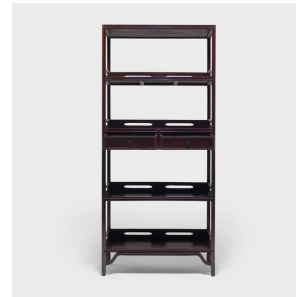

PAGODA RED

SCHOLARS' SCROLL SHELF

\$3,680

c. 1900 • Shanxi, China • Northern Elmwood • Collection #BJH065B

W: 35.0" D: 15.0" H: 75.0"

This early 20th century bookcase once stood in a Qing-dynasty scholars' studio, piled high with books and painted scrolls. Considered a status symbol, books were given pride of place on impressive shelves such as this, alongside precious objects and works of art. Constructed with clean lines and open sides, this tall bookcase has a minimalist design, decorated only by beaded edges, oblong cutouts, and humpback stretchers at the base. Darkened to a black-brown finish, the timeless shelf has modern appeal and holds its own in a contemporary office or living room.

1740 W. Webster Ave., Chicago, IL 60614 • 773-235-1188 • info@pagodared.com

PAGODARED.COM

PAGODA RED

SCHOLARS' SCROLL SHELF

Additional Dimensions:

Drawers: 14"W x 11"D

Shelves: 14"H

1740 W. Webster Ave., Chicago, IL 60614 • 773-235-1188 • info@pagodared.com