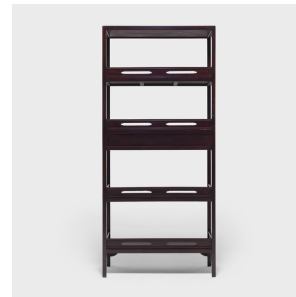

PAGODA RED

SCHOLARS' SCROLL SHELF

\$3,680

c. 1900 • Shanxi, China • Northern Elmwood • Collection #BJH065B

W: 35.0" D: 15.0" H: 75.0"

This early 20th century bookcase once stood in a Qing-dynasty scholars' studio, piled high with books and painted scrolls. Considered a status symbol, books were given pride of place on impressive shelves such as this, alongside precious objects and works of art. Constructed with clean lines and open sides, this tall bookcase has a minimalist design, decorated only by beaded edges, oblong cutouts, and humpback stretchers at the base. Darkened to a black-brown finish, the timeless shelf has modern appeal and holds its own in a contemporary office or living room.

1740 W. Webster Ave., Chicago, IL 60614 • 773-235-1188 • info@pagodared.com

PAGODARED.COM

PAGODA RED

SCHOLARS' SCROLL SHELF

Additional Dimensions:

Drawers: 14"W x 11"D

Shelves: 14"H

1740 W. Webster Ave., Chicago, IL 60614 • 773-235-1188 • info@pagodared.com