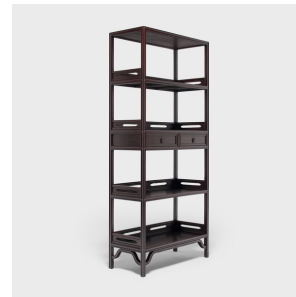

PAGODA RED

SCHOLARS' SCROLL SHELF

\$3,680

c. 1900 • Shanxi, China • Northern Elmwood • Collection #BJH065B

W: 35.0" D: 15.0" H: 75.0"

This early 20th century bookcase once stood in a Qing-dynasty scholars' studio, piled high with books and painted scrolls. Considered a status symbol, books were given pride of place on impressive shelves such as this, alongside precious objects and works of art. Constructed with clean lines and open sides, this tall bookcase has a minimalist design, decorated only by beaded edges, oblong cutouts, and humpback stretchers at the base. Darkened to a black-brown finish, the timeless shelf has modern appeal and holds its own in a contemporary office or living room.

1740 W. Webster Ave., Chicago, IL 60614 • 773-235-1188 • info@pagodared.com

PAGODARED.COM

PAGODA RED

SCHOLARS' SCROLL SHELF

Additional Dimensions:

Drawers: 14"W x 11"D

Shelves: 14"H

1740 W. Webster Ave., Chicago, IL 60614 • 773-235-1188 • info@pagodared.com