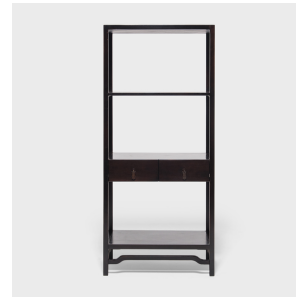

PAGODA RED

TWO DRAWER STUDIO SHELF

\$2,880

Shandong, China • Walnut • Collection #TLA007A

W: 31.0" D: 16.0" H: 71.0"

This contemporary bookcase is modeled after the tall freestanding shelves used in traditional scholars' studios during the Qing dynasty. Such shelves were used to display a collection of books, artworks and painted scrolls, considered symbols of the scholar's status and intellect.

Constructed with clean lines and open sides, this tall bookcase has a minimalist design, decorated only with simple humpback stretchers and brass pulls etched with ruyi symbols of longevity. Darkened to a black-brown finish, the timeless shelf fits seamlessly into a modern interior.