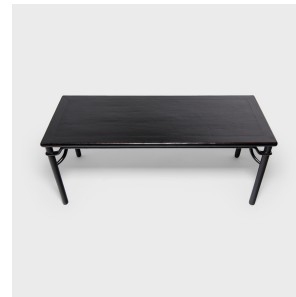

PAGODA RED

SCHOLARS' WRITING TABLE

\$5,880

c. 1900 • Hebei, China • Northern Elmwood, Lacquer • Collection #BJH033

W: 79.0" D: 32.0" H: 32.5"

Likely commissioned for his studio, this late 19th-century writing table once gave a scholar ample surface space to draft poetry or practice calligraphy. To cultivate uncluttered and inspiring surroundings, only a few carefully arranged objects would have been placed upon the table, such as a brush pot, inkstone, or table screen. The writing table has a standard mitered frame with a floating panel top and straight round legs. This clean silhouette is contrasted by playful lines drawn in each corner by rounded humpback stretchers and giant's arm braces. Continued...

1740 W Webster Ave, Chicago, IL 60614 • 773.235.1188 • info@pagodared.com

PAGODARED.COM

PAGODA RED

SCHOLARS' WRITING TABLE

Crafted of northern elmwood, the table is darkened by layers of black lacquer for an even finish.