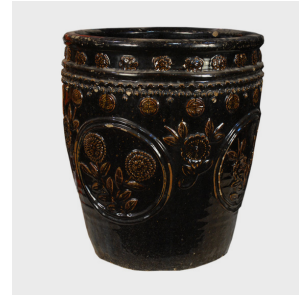

# PAGODA RED

---

## CHRYSANTHEMUM JAR

**\$2,680**

c. 1850 • Shanxi, China • Ceramic • Collection #ZZZ117B

H: 24.75" Dia: 22.0"

A motif of chrysanthemums in relief decorates this ceramic vase. This jar's rich brown finish is hand-glazed both inside and out. Because chrysanthemums bloom late in the year, even into winter, they are associated with the virtue of endurance in the face of difficult times. This monumental jar with a deep, rich colored glaze and heavily textured finish is easy to imagine planted indoors or out with a carefully selected specimen--one of our favorite trees of choice is the fiddle leaf fig.