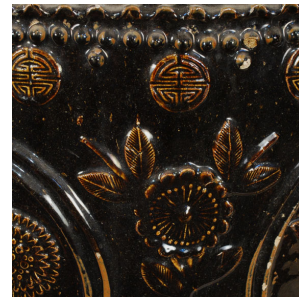

# PAGODA RED

---

## CHRYSANTHEMUM JAR

**\$2,680**

c. 1850 • Shanxi, China • Ceramic • Collection #ZZZ117B

H: 24.75" Dia: 22.0"

A motif of chrysanthemums in relief decorates this ceramic vase. This jar's rich brown finish is hand-glazed both inside and out. Because chrysanthemums bloom late in the year, even into winter, they are associated with the virtue of endurance in the face of difficult times. This monumental jar with a deep, rich colored glaze and heavily textured finish is easy to imagine planted indoors or out with a carefully selected specimen--one of our favorite trees of choice is the fiddle leaf fig.