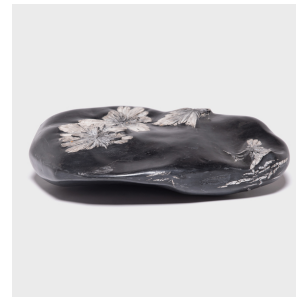

# PAGODA RED

---

## CHRYSANTHEMUM STONE

**\$980**

Hubei, China • Stone, Crystal • Collection #JH4085

W: 16.0" D: 11.5" H: 4.0"

Formed millions of years ago, chrysanthemum stones are appreciated for their naturally occurring celestine crystals, which resemble chrysanthemum blossoms, symbols of autumn, endurance, and longevity. Our stonemasons in China's Shandong province worked and polished this specimen to accentuate the crystals in subtle relief. It is best to appreciate chrysanthemum stones indoors, as the rock's black field is a soft shale-like material and will chip if kept outdoors in extreme or icy conditions.