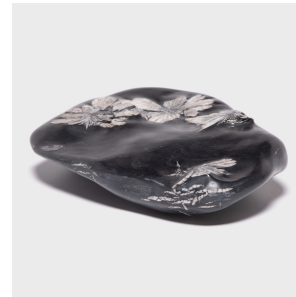

# PAGODA RED

---

## CHRYSANTHEMUM STONE

**\$980**

Hubei, China • Stone, Crystal • Collection #JH4085

W: 16.0" D: 11.5" H: 4.0"

Formed millions of years ago, chrysanthemum stones are appreciated for their naturally occurring celestine crystals, which resemble chrysanthemum blossoms, symbols of autumn, endurance, and longevity. Our stonemasons in China's Shandong province worked and polished this specimen to accentuate the crystals in subtle relief. It is best to appreciate chrysanthemum stones indoors, as the rock's black field is a soft shale-like material and will chip if kept outdoors in extreme or icy conditions.