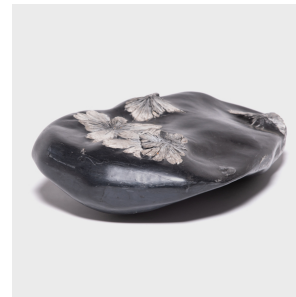

# PAGODA RED

---

## CHRYSANTHEMUM STONE

**\$980**

Hubei, China • Stone, Crystal • Collection #JH4085

W: 16.0" D: 11.5" H: 4.0"

Formed millions of years ago, chrysanthemum stones are appreciated for their naturally occurring celestine crystals, which resemble chrysanthemum blossoms, symbols of autumn, endurance, and longevity. Our stonemasons in China's Shandong province worked and polished this specimen to accentuate the crystals in subtle relief. It is best to appreciate chrysanthemum stones indoors, as the rock's black field is a soft shale-like material and will chip if kept outdoors in extreme or icy conditions.