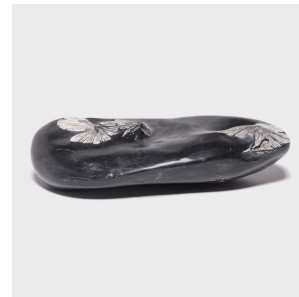

PAGODA RED

CHRYSANTHEMUM STONE

\$1,080

Hubei, China • Stone, Crystal • Collection #JH4092

W: 17.0" D: 8.5" H: 4.0"

Formed millions of years ago, chrysanthemum stones are appreciated for their naturally occurring celestine crystals, which resemble chrysanthemum blossoms, symbols of autumn, endurance, and longevity. Our stonemasons in China's Shandong province worked and polished this specimen to accentuate the crystals in subtle relief. It is best to appreciate chrysanthemum stones indoors, as the rock's black field is a soft shale-like material and will chip if kept outdoors in extreme or icy conditions.