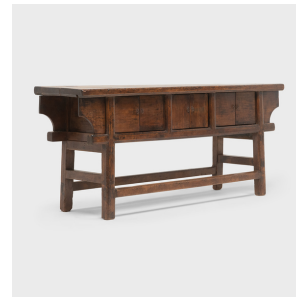

# PAGODA RED

---

## PROVINCIAL SIX-DOOR DONGBEI COFFER

**\$5,880**

c. 1900 • Dongbei, China • Pine • Collection #TLC016

W: 79.5" D: 20.0" H: 33.5"

The warm tones and active grain of natural pine wood are the focus of this unusually articulated six-door coffer. Made for a provincial home in northeastern China, this sideboard was once used as a home altar to honor loved ones past and present with photos, ancestral tablets and offerings. Crafted in the late 19th century, the expansive table has a simple yet effective design with bold proportions and an impressive solid plank top. The coffer features a row of doors with round pulls and extends horizontally with an overhanging top and apron, and low-lying stretcher bars. Continued...