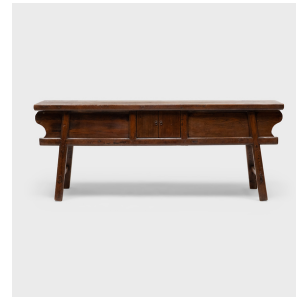

## PROVINCIAL DONGBEI COFFER TABLE

**\$5,480**

c. 1900 • Dongbei, China • Pine • Collection #TLC019

W: 84.5" D: 20.5" H: 33.0"

The warm tones and active grain of natural pine wood are the focus of this unusually articulated Dongbei coffer table. Made for a provincial home in northeastern China, this table was once used to honor loved ones past and present with photos or other prized possessions. Crafted in the late 19th century, the table is devoid of any excess decoration apart from its simple metal hardware. Punctuated by a double door, the table extends horizontally on either side to reveal more storage. With its overhanging table top, extended apron, and splayed legs, this coffer charms with unconventional beauty. Continued...

## PROVINCIAL DONGBEI COFFER TABLE

We love its emphasis on natural wood and the depth of character earned through decades of use.

Additional Dimensions:

Side Doors: 20"W x 17"D x 8.