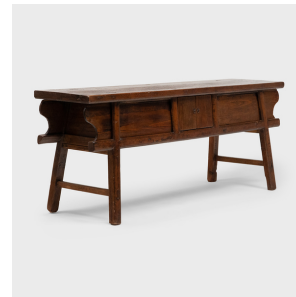

## PROVINCIAL DONGBEI COFFER TABLE

**\$5,480**

c. 1900 • Dongbei, China • Pine • Collection #TLC019

W: 84.5" D: 20.5" H: 33.0"

The warm tones and active grain of natural pine wood are the focus of this unusually articulated Dongbei coffer table. Made for a provincial home in northeastern China, this table was once used to honor loved ones past and present with photos or other prized possessions. Crafted in the late 19th century, the table is devoid of any excess decoration apart from its simple metal hardware. Punctuated by a double door, the table extends horizontally on either side to reveal more storage. With its overhanging table top, extended apron, and splayed legs, this coffer charms with unconventional beauty. Continued...

## PROVINCIAL DONGBEI COFFER TABLE

We love its emphasis on natural wood and the depth of character earned through decades of use.

Additional Dimensions:

Side Doors: 20"W x 17"D x 8.