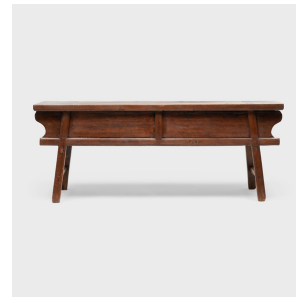

# PAGODA RED

---

## PROVINCIAL DONGBEI COFFER TABLE

**\$5,480**

c. 1900 • Dongbei, China • Pine • Collection #TLC019

W: 84.5" D: 20.5" H: 33.0"

The warm tones and active grain of natural pine wood are the focus of this unusually articulated Dongbei coffer table. Made for a provincial home in northeastern China, this table was once used to honor loved ones past and present with photos or other prized possessions. Crafted in the late 19th century, the table is devoid of any excess decoration apart from its simple metal hardware. Punctuated by a double door, the table extends horizontally on either side to reveal more storage. With its overhanging table top, extended apron, and splayed legs, this coffer charms with unconventional beauty. Continued...

## PROVINCIAL DONGBEI COFFER TABLE

We love its emphasis on natural wood and the depth of character earned through decades of use.

Additional Dimensions:

Side Doors: 20"W x 17"D x 8.