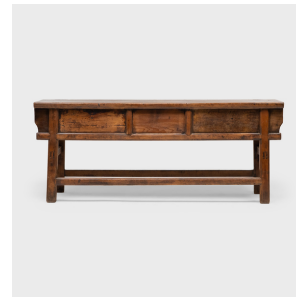

PAGODA RED

PROVINCIAL DONGBEI COFFER TABLE

\$5,480

c. 1900 • Dongbei, China • Pine • Collection #TLC015

W: 82.5" D: 21.25" H: 33.5"

The warm tones and active grain of natural pine wood are the focus of this unusually articulated rustic coffer. Made for a provincial home in northeastern China, this sideboard was once used as a home altar to honor loved ones past and present with photos, ancestral tablets and offerings. Crafted in the late 19th century, the expansive table has a simple yet effective design with bold proportions and an impressive solid plank top. Punctuated by a row of four doors and one drawer, the table stresses the horizontal with its overhanging top, extended apron, and low-lying stretcher bars. Continued...

1740 W. Webster Ave., Chicago, IL 60614 • 773-235-1188 • info@pagodared.com

PAGODARED.COM

PAGODA RED

PROVINCIAL DONGBEI COFFER TABLE

The paneled front is comprised of a large central drawer and four small doors that open to a large interior compartment. We love its emphasis on natural wood and the depth of character earned through decades of use.