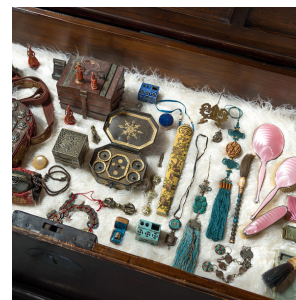

PAGODA RED

JADE TOP MATCHBOX HOLDER

\$128

c. 1930 • China • Brass, Jade • Collection #CFC608

W: 2.25" D: 1.5" H: 1.0"

With vintage charm and petite scale, this Chinese matchbox holder features an openwork jade lid carved to depict flowers and foliage in translucent green. The jade panel is removable and neatly tucks into the rectangular brass frame. The metal body is etched with an all-over floral pattern with central hexagonal cutouts. With a hollowed interior, one can store matchbooks through a rectangular opening on the side of the case.