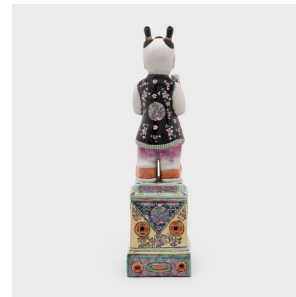

PAGODA RED

PAIR OF FAMILLE ROSE ALTAR FIGURES

\$1,680

20th Century • China • Porcelain • Collection #CFC540

W: 5.25" D: 5.5" H: 21.0"

With vases in hand and cheerful expressions, these porcelain figures bear strong resemblance to the laughing Hehe Erxian twins, the Twin Immortals of Harmony and Mirth. However, the maker likely borrowed their familiar forms to depict the Golden Boy (Jintong) and Jade Girl (Yunu), mythical aids to the Jade Emperor, believed to protect homes and temples and serve as guides to the underworld. Omens of good fortune, many households put the Golden Boy and Jade Girl on their front doors during the Spring Festival to beckon good fortune for the coming year. The pair is decorated with pastel overglaze enamels in the famille rose style and stand upon square plinths patterned with auspicious imagery, including phoenix medallions, peaches, peonies, and golden coins. Continued...

1740 W. Webster Ave., Chicago, IL 60614 • 773-235-1188 • info@pagodared.com

PAGODARED.COM

PAGODA RED

PAIR OF FAMILLE ROSE ALTAR FIGURES

From the collection of Frances and Gary Comer.

Additional Dimensions:

Left Figure: 5.25"W x 5.5"D x 21"H

Right Figure: 5.25"W x 5.5"D x 20.