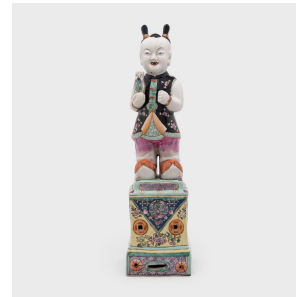

PAGODA RED

PAIR OF FAMILLE ROSE ALTAR FIGURES

\$1,680

20th Century • China • Porcelain • Collection #CFC540

W: 5.25" D: 5.5" H: 21.0"

With vases in hand and cheerful expressions, these porcelain figures bear strong resemblance to the laughing Hehe Erxian twins, the Twin Immortals of Harmony and Mirth. However, the maker likely borrowed their familiar forms to depict the Golden Boy (Jintong) and Jade Girl (Yunu), mythical aids to the Jade Emperor, believed to protect homes and temples and serve as guides to the underworld. Omens of good fortune, many households put the Golden Boy and Jade Girl on their front doors during the Spring Festival to beckon good fortune for the coming year. The pair is decorated with pastel overglaze enamels in the famille rose style and stand upon square plinths patterned with auspicious imagery, including phoenix medallions, peaches, peonies, and golden coins. Continued...

1740 W. Webster Ave., Chicago, IL 60614 • 773-235-1188 • info@pagodared.com

PAGODARED.COM

PAGODA RED

PAIR OF FAMILLE ROSE ALTAR FIGURES

From the collection of Frances and Gary Comer.

Additional Dimensions:

Left Figure: 5.25"W x 5.5"D x 21"H

Right Figure: 5.25"W x 5.5"D x 20.