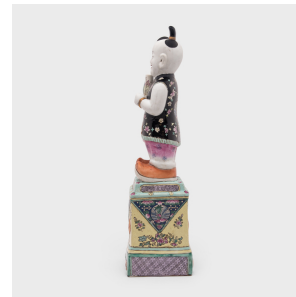

PAGODA RED

PAIR OF FAMILLE ROSE ALTAR FIGURES

\$1,680

20th Century • China • Porcelain • Collection #CFC540

W: 5.25" D: 5.5" H: 21.0"

With vases in hand and cheerful expressions, these porcelain figures bear strong resemblance to the laughing Hehe Erxian twins, the Twin Immortals of Harmony and Mirth. However, the maker likely borrowed their familiar forms to depict the Golden Boy (Jintong) and Jade Girl (Yunu), mythical aids to the Jade Emperor, believed to protect homes and temples and serve as guides to the underworld. Omens of good fortune, many households put the Golden Boy and Jade Girl on their front doors during the Spring Festival to beckon good fortune for the coming year. The pair is decorated with pastel overglaze enamels in the famille rose style and stand upon square plinths patterned with auspicious imagery, including phoenix medallions, peaches, peonies, and golden coins. Continued...

1740 W. Webster Ave., Chicago, IL 60614 • 773-235-1188 • info@pagodared.com

PAGODARED.COM

PAGODA RED

PAIR OF FAMILLE ROSE ALTAR FIGURES

From the collection of Frances and Gary Comer.

Additional Dimensions:

Left Figure: 5.25"W x 5.5"D x 21"H

Right Figure: 5.25"W x 5.5"D x 20.