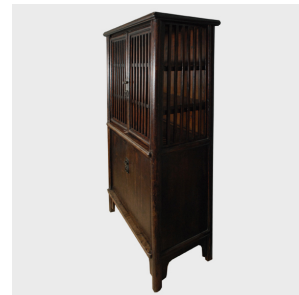

PAGODA RED

FOUR-DOOR CABINET

\$9,880

c. 1750 • Jiangsu, China • Northern Elmwood • Collection #K176

W: 39.5" D: 19.0" H: 80.0"

This refined elmwood cupboard was created in China's Jiangsu region in the mid-18th century, shortly after the region was established as an imperial province. Perhaps furnishing the home of a newly relocated official, the cabinet exemplifies the restraint of Ming-dynasty design. Simple lattice doors offer a discreet view of the contents stored within while adding a sense of lightness to the cabinet's minimalist silhouette. Its timeless design suits the modern household, serving as a media cabinet, linen cupboard, or bookcase.