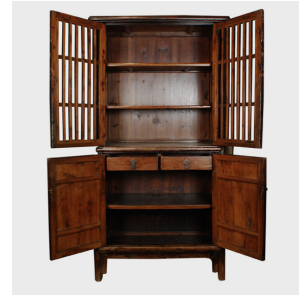

PAGODA RED

FOUR-DOOR CABINET

\$9,880

c. 1750 • Jiangsu, China • Northern Elmwood • Collection #K176

W: 39.5" D: 19.0" H: 80.0"

This refined elmwood cupboard was created in China's Jiangsu region in the mid-18th century, shortly after the region was established as an imperial province. Perhaps furnishing the home of a newly relocated official, the cabinet exemplifies the restraint of Ming-dynasty design. Simple lattice doors offer a discreet view of the contents stored within while adding a sense of lightness to the cabinet's minimalist silhouette. Its timeless design suits the modern household, serving as a media cabinet, linen cupboard, or bookcase.