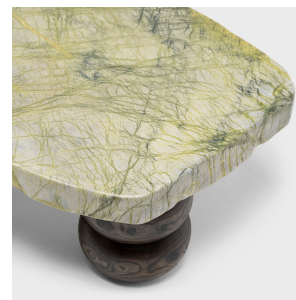

## DOUBLE GOURD MEDITATION STONE TABLE

**\$6,880**

Liaoning, China • Stone, Reclaimed Wood • Collection #LS5819

W: 48.0" D: 35.0" H: 16.0"

Greenery stones are named for the naturally occurring patterns suggestive of trees, grass and other plantlike forms that result from the stone's conglomerate mix of jadeite, moss agate, serpentine, and other minerals. Found in China's Liaoning province, the best greenery stones are patterned with sweeping veins of color and abstract forms that evoke the inimitable beauty of nature.

## DOUBLE GOURD MEDITATION STONE TABLE

Each of the wooden legs has been hand-turned to a unique shape, two of oblong form and one of a stacked, double gourd form. Showcasing the rich textures of its natural materials, the stone top table exemplifies organic modern style with clean lines and balanced design.