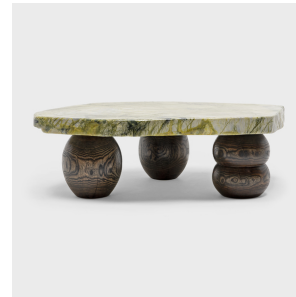

## DOUBLE GOURD MEDITATION STONE TABLE

**\$6,880**

Liaoning, China • Stone, Reclaimed Wood • Collection #LS5819

W: 48.0" D: 35.0" H: 16.0"

Greenery stones are named for the naturally occurring patterns suggestive of trees, grass and other plantlike forms that result from the stone's conglomerate mix of jadeite, moss agate, serpentine, and other minerals. Found in China's Liaoning province, the best greenery stones are patterned with sweeping veins of color and abstract forms that evoke the inimitable beauty of nature.

## DOUBLE GOURD MEDITATION STONE TABLE

Each of the wooden legs has been hand-turned to a unique shape, two of oblong form and one of a stacked, double gourd form. Showcasing the rich textures of its natural materials, the stone top table exemplifies organic modern style with clean lines and balanced design.