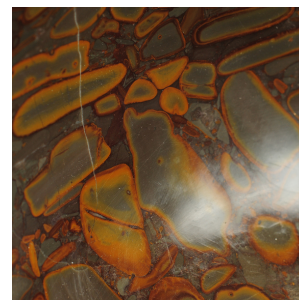

PAGODA RED

LOTUS FORM PUDDINGSTONE BASIN

\$2,480

Northern China, China • Conglomerate Stone • Collection #SB004

H: 7.0" Dia: 21.0"

The mesmerizing textures displayed in this basin are inherent to the puddingstone, a material quarried in the Liaoning region of China and prized by scholars for its exceptional patterning. This contemporary hand-carved stone basin evokes the graceful shape of a traditional lotus flower. Shaped with undulating curves, the container has the look of free-form pottery. Exploiting the stone's conglomerate nature to suggest painterly daubs of color, the sculptor gives the vessel an almost fluid appearance.