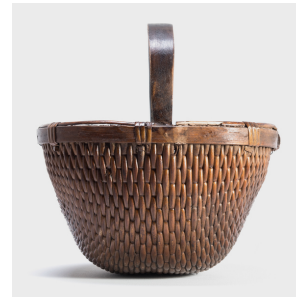

PAGODA RED

WILLOW MARKET BASKET

\$238

c. 1900 • Shanxi, China • Willow • Collection #BJEE040E

W: 13.25" D: 14.0" H: 13.75"

It is easy to imagine someone, long ago, walking to market on a beautiful summer day with this beautiful basket slung over their arm. Basket making is an ancient and humble craft, but in the hands of a truly skilled weaver willow branches, like these, can be transformed into a truly beautiful work of art. Young willow branches grow quickly, are strong and flexible, and so are the perfect basket making material. In China willow symbolizes renewal, spring, and immortality.