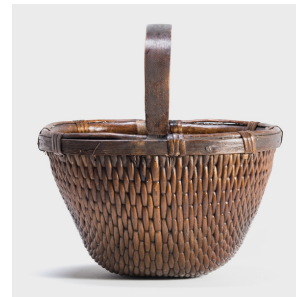

PAGODA RED

WILLOW MARKET BASKET

\$238

c. 1900 • Shanxi, China • Willow • Collection #BJEE040E

W: 13.25" D: 14.0" H: 13.75"

It is easy to imagine someone, long ago, walking to market on a beautiful summer day with this beautiful basket slung over their arm. Basket making is an ancient and humble craft, but in the hands of a truly skilled weaver willow branches, like these, can be transformed into a truly beautiful work of art. Young willow branches grow quickly, are strong and flexible, and so are the perfect basket making material. In China willow symbolizes renewal, spring, and immortality.