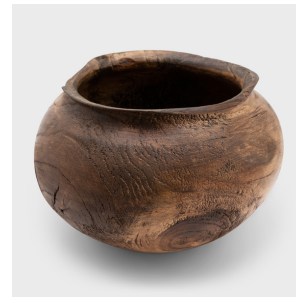

# PAGODA RED

---

## HEARTWOOD BOWL

**\$380**

Beijing, China • Wood • Collection #TLB031

H: 7.25" Dia: 9.0"

This wooden bowl was turned from a solid block of heartwood, the dense, innermost portion of a tree. The vessel has a rounded body, shaped with a tapered base, shallow interior and slightly flared lip. Finely sculpted to preserve any burls, knots, and other irregularities in the wood, the bowl naturally boasts an organic modern form.