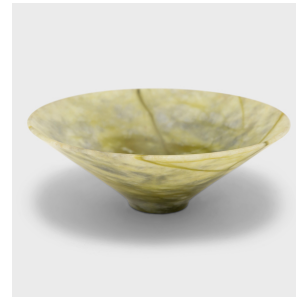

## JADE RICE BOWL

**\$380**

China • Jade, Agate • Collection #CFC634

H: 2.25" Dia: 7.0"

This jade stone dish is modeled after the delicate forms of footed porcelain rice bowls. Marked by darker currents of moss agate and serpentine, the jade stone was selected for its irregular, organic patterning and vibrant palette of pale chartreuse, muted sage, and matcha green. Carved from a solid block of stone, the bowl is sculpted with thin, flared sides that taper to a narrowed base, a harmonious pairing of nature's beauty and mankind's craftsmanship.