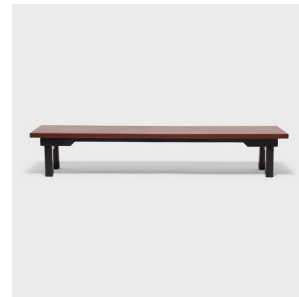

PAGODA RED

JAPANESE LOW MARBLED LACQUER TABLE

\$4,880

c. 1900 • Japan • Wood, Lacquer • Collection #CVF011

W: 71.5" D: 18.0" H: 13.0"

The restrained silhouette of this low Japanese table beautifully showcases the extraordinary patterning of the lacquered table top. Flecked with bits of shell and gold powder, the red lacquer finish was carefully poured over the wooden surface and sanded down to reveal a gorgeous marbled effect, reminiscent of scagliola. The captivating top is contrasted by simple square legs that fold upwards under the table top. A fantastic example of Japanese lacquerware, we love this piece as a low bench or coffee table.