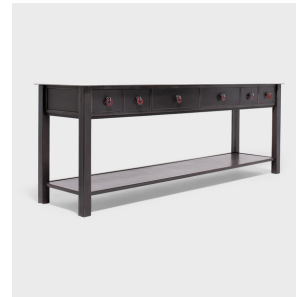

PAGODA RED

JIM ROSE SIX DRAWER CONSOLE TABLE

List Price \$7,680

Sale Price \$5,760

United States • Steel • Collection #SOJR011

W: 96.0" D: 24.0" H: 34.5"

This steel console table by artist Jim Rose forges a connection between Shaker minimalism and the simplified lines and austere aesthetic of Ming-dynasty furniture. The culmination of years of studying the vernacular history of furniture design, his timeless designs draw a continuous link between the past and the present.

Rose balances function and form in this long console table fitted with six drawers and a low shelf. The table was handcrafted of found steel and finished with a rich patina that evokes the sleek look of lacquered wood. We love Rose's use of reclaimed industrial materials, particularly his transformation of railroad tie washers into drawer pulls. Continued...

1740 W Webster Ave, Chicago, IL 60614 • 773.235.1188 • info@pagodared.com

PAGODARED.COM

PAGODA RED

JIM ROSE SIX DRAWER CONSOLE TABLE

Reminiscent of ancient jade bi discs, the circular pulls balance the otherwise angular design and add a touch of weathered texture.