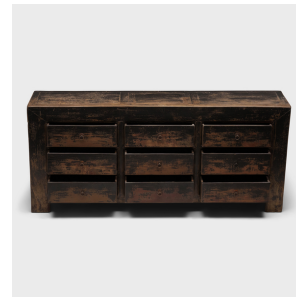

PAGODA RED

NINE DRAWER KEEPER'S COFFER

\$6,880

c. 1900 • Shanxi, China • Pine, Lacquer • Collection #TLD005

W: 82.0" D: 18.0" H: 36.25"

This late 19th-century storage chest balances a streamlined silhouette with wabi-sabi textures. Originally configured to open from the top, the cabinet's paneled front has been modified into nine drawers, each enclosed by a beaded trim and affixed with a simple iron pull. The dresser's black lacquer finish has worn beautifully with time, faded along the edges and across each drawer front to reveal the light brown color of the pinewood underneath.

1740 W. Webster Ave., Chicago, IL 60614 • 773-235-1188 • info@pagodared.com

PAGODARED.COM

PAGODA RED

NINE DRAWER KEEPER'S COFFER

Additional Dimensions:

Drawers: 20.25"W x 14.25"D x 5.75"H

1740 W. Webster Ave., Chicago, IL 60614 • 773-235-1188 • info@pagodared.com