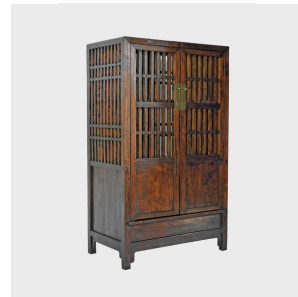

## KITCHEN CABINET

**\$5,880**

c. 1850 • Zhejiang, China • Northern Elmwood, Fir • Collection #PDO5240247

W: 36.5" D: 21.25" H: 61.5"

This cabinet from Zhejiang province, China was once used in a 19th century provincial kitchen to store fruits and vegetables. It has open lattice doors and an open lattice back, designed to keep its contents fresh. The cabinet's masterful mortise and tenon construction joins the carved wood pieces together without a nail or screw. The wood has collected wonderful character over time.