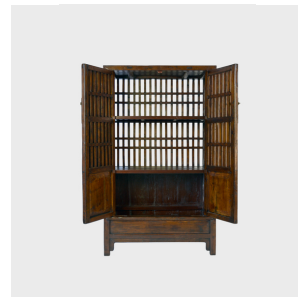

## KITCHEN CABINET

**\$5,880**

c. 1850 • Zhejiang, China • Northern Elmwood, Fir • Collection #PDO5240247

W: 36.5" D: 21.25" H: 61.5"

This cabinet from Zhejiang province, China was once used in a 19th century provincial kitchen to store fruits and vegetables. It has open lattice doors and an open lattice back, designed to keep its contents fresh. The cabinet's masterful mortise and tenon construction joins the carved wood pieces together without a nail or screw. The wood has collected wonderful character over time.