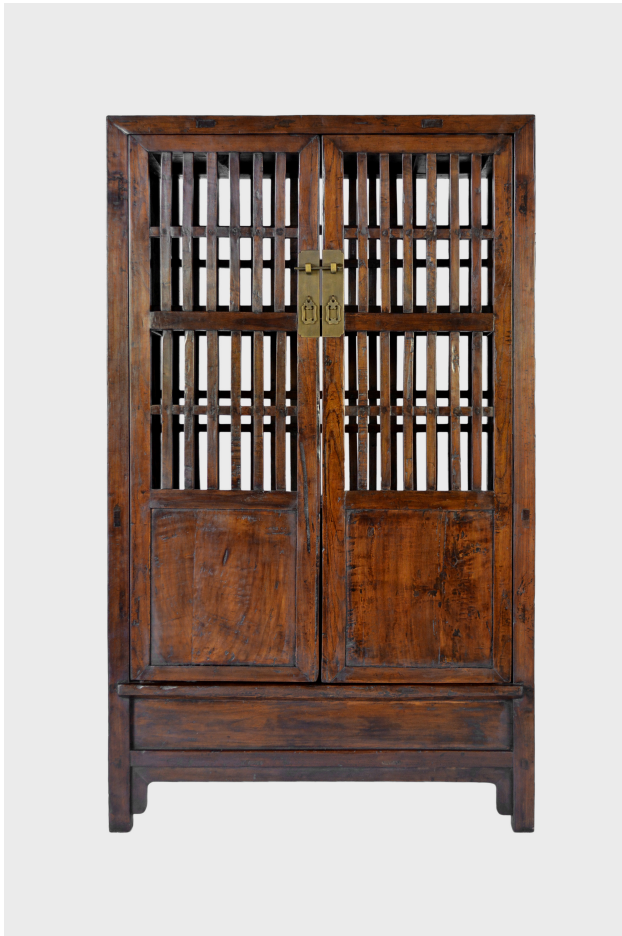

# PAGODA RED

---

## KITCHEN CABINET

**\$5,880**

c. 1850 • Zhejiang, China • Northern Elmwood, Fir • Collection #PDO5240247

W: 36.5" D: 21.25" H: 61.5"

This cabinet from Zhejiang province, China was once used in a 19th century provincial kitchen to store fruits and vegetables. It has open lattice doors and an open lattice back, designed to keep its contents fresh. The cabinet's masterful mortise and tenon construction joins the carved wood pieces together without a nail or screw. The wood has collected wonderful character over time.