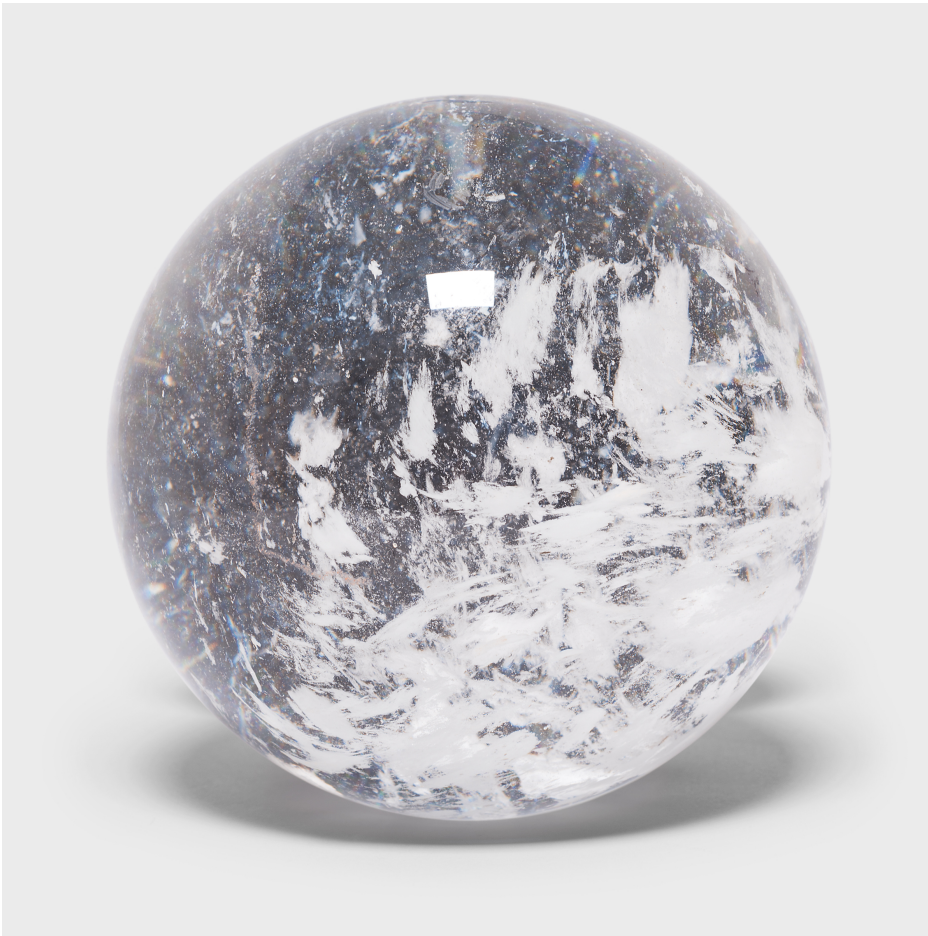

# PAGODA RED

---

## 11" ROCK CRYSTAL SPHERE

**\$1,880**

Shandong, China • Crystal • Collection #BJEE066H

H: 11.0" Dia: 11.0"

Gem lore is endless, and every culture has its own beliefs about specific stones tied to cultural history, geography, and spiritual practices. In China, some practitioners of feng shui value clear quartz, like this beautiful crystal ball, for its ability to hold and transmute light and to purify any negative energy.