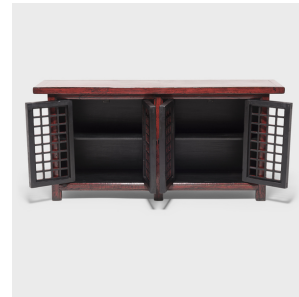

PAGODA RED

COURTYARD LATTICE COFFER

\$3,580

Hebei, China • Northern Elmwood, Lacquer • Collection #BJFF145

W: 71.0" D: 16.75" H: 34.0"

Inspired by the facades of traditional courtyard homes in Shanxi province, our talented carpenters modified this 19th-century coffer with door fronts repurposed from Qing-dynasty lattice windows. The lattice opens up the design with its airy, geometric grid and a fresh, hand-applied red lacquer finish brings out its clean lines with warm color. Wonderful for serving as a sideboard or, alternatively, as a media console.

1740 W. Webster Ave., Chicago, IL 60614 • 773-235-1188 • info@pagodared.com

PAGODARED.COM

PAGODA RED

COURTYARD LATTICE COFFER

Additional Dimensions:

Top shelf: 30.5"W x 10.5"D x 15.25"H

Bottom Shelf: 29.25"W x 11.75"D x 12.5"H