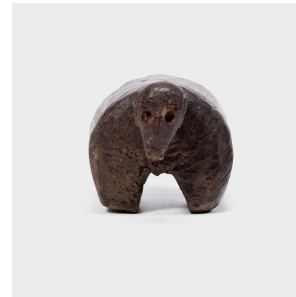

PAGODA RED

LOBI ANIMAL STOOL

\$600

c. 1900 • Ghana • Wood • Collection #CBH005

W: 7.25" D: 12.25" H: 6.75"

The stools created by the Lobi people of Ghana and Burkina Faso are wonderfully simple in form. Each is traditionally carved from a single block of wood with minimal decorative elements. This low stool is carved in the form of a herd animal, with a rounded body and a protruding head and tail to double as stout handles. The stool's beautifully smoothed surface texture has become richly aged over years of use, and textured chisel notches add a sense of movement to this stoic sculptural object.