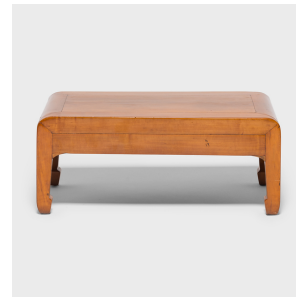

PAGODA RED

LOW TABLE STAND

\$2,280

c. 1850 • Shanxi, China • Cypress • Collection #CAD043

W: 26.0" D: 15.75" H: 10.75"

This 19th-century low table with waterfall top and horse-hoof feet has elegant round corners made even more seamless due to its masterful mortise and tenon joinery. It is made of tightly grained cypress wood gathered from the forests of Southeast China. Likely it was originally used on a tabletop to display curiosities or flowers.

1740 W. Webster Ave., Chicago, IL 60614 • 773-235-1188 • info@pagodared.com

PAGODARED.COM

PAGODA RED

LOW TABLE STAND

Additional Dimensions:

Table Apron to Floor: 6.75"

1740 W. Webster Ave., Chicago, IL 60614 • 773-235-1188 • info@pagodared.com