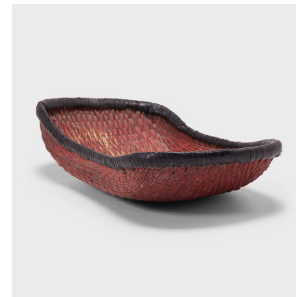

# PAGODA RED

---

## CHRYSANTHEMUM MANTOU BASKET

**\$288**

c. 1900 • Shanxi, China • Paint, Willow • Collection #BJGG020D

W: 18.0" D: 9.5" H: 4.5"

Woven with a delightfully unusual form, this early 20th-century basket was originally used to steam mantou buns in a provincial home in Shanxi province. The boat-shaped basket is formed of willow reeds entwined with a plain weave, and has since been brightly painted with a chrysanthemum blossom, a symbol of autumn and joviality. We love the rustic touch it gives to the home used as a serving tray or vide-poche.