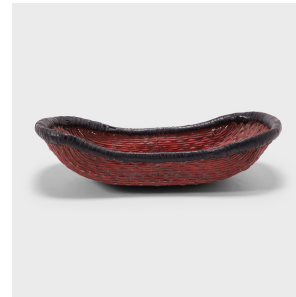

# PAGODA RED

---

## CHRYSANTHEMUM MANTOU BASKET

**\$288**

c. 1900 • Shanxi, China • Paint, Willow • Collection #BJGG020D

W: 18.0" D: 9.5" H: 4.5"

Woven with a delightfully unusual form, this early 20th-century basket was originally used to steam mantou buns in a provincial home in Shanxi province. The boat-shaped basket is formed of willow reeds entwined with a plain weave, and has since been brightly painted with a chrysanthemum blossom, a symbol of autumn and joviality. We love the rustic touch it gives to the home used as a serving tray or vide-poche.