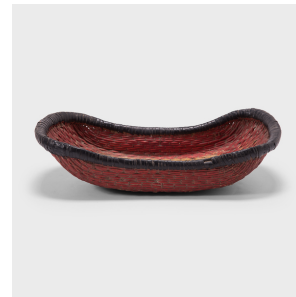

# PAGODA RED

---

## CHRYSANTHEMUM MANTOU BASKET

**\$288**

c. 1900 • Shanxi, China • Paint, Willow • Collection #BJGG020D

W: 18.0" D: 9.5" H: 4.5"

Woven with a delightfully unusual form, this early 20th-century basket was originally used to steam mantou buns in a provincial home in Shanxi province. The boat-shaped basket is formed of willow reeds entwined with a plain weave, and has since been brightly painted with a chrysanthemum blossom, a symbol of autumn and joviality. We love the rustic touch it gives to the home used as a serving tray or vide-poche.