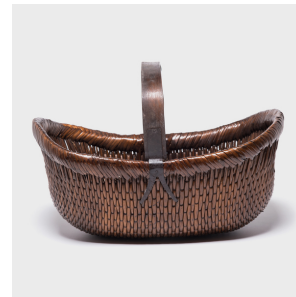

PAGODA RED

MARKET BASKET

\$388

c. 1900 • Shanxi, China • Willow • Collection #BJFF087E

W: 21.75" D: 14.75" H: 18.75"

It is easy to imagine someone, long ago, walking to market on a beautiful day with this basket slung over their arm. Basket making is an ancient and humble craft, but in the hands of a truly skilled weaver willow branches, like these, can be transformed into a functional work of art. Young willow branches grow quickly, are strong and flexible, and so are the perfect basket making material. In China willow symbolizes renewal, spring, and immortality. The low, trough-like form of this example elevates fruit in the kitchen or provides a storied home for bread on a grand buffet.