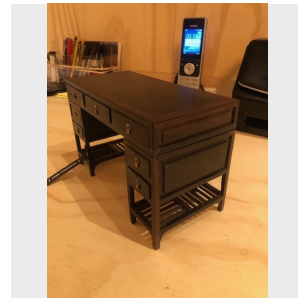

## MINIATURE DOCTOR'S DESK

**\$380**

Northern China, China • Wood • Collection #X088

W: 7.0" D: 3.5" H: 4.75"

A full size doctor's desk with this level of workmanship and detail would be an incredible find, but this beautiful piece of furniture—at only seven inches wide—is perfectly constructed down to the tiniest minutia. The desk was made in Northern China out of Zitan, a wood prized by furniture makers for its strength and beauty. The joinery techniques, hardware, and crisscrossed shelf all impeccably reflect the best Chinese furniture design.