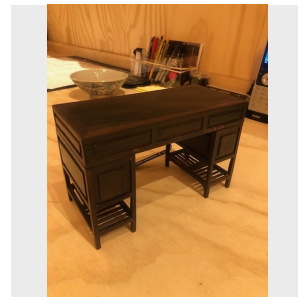

## MINIATURE DOCTOR'S DESK

**\$380**

Northern China, China • Wood • Collection #X088

W: 7.0" D: 3.5" H: 4.75"

A full size doctor's desk with this level of workmanship and detail would be an incredible find, but this beautiful piece of furniture—at only seven inches wide—is perfectly constructed down to the tiniest minutia. The desk was made in Northern China out of Zitan, a wood prized by furniture makers for its strength and beauty. The joinery techniques, hardware, and crisscrossed shelf all impeccably reflect the best Chinese furniture design.