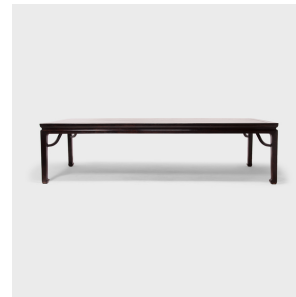

PAGODA RED

MONUMENTAL POET'S TABLE

\$9,800

c. 1900 • Hebei, China • Northern Elmwood • Collection #BJGG044

W: 118.0" D: 46.5" H: 31.0"

Likely commissioned for his studio, this expansive, early 20th-century poet's table offered a scholar ample surface space to draft poetry or practice calligraphy. In order to cultivate uncluttered and inspiring surroundings, only a few carefully arranged objects would have been placed upon the table, such as a brush pot, inkstone, or table screen. The monumental waisted table sits upon straight legs ending in hoof feet, and large giant's arm braces draw graceful lines to soften the table's austere form. Made of northern elmwood, the grand table features a beautiful dark brown finish, adding warmth and elegance to a work space or dining room. Continued...

1740 W. Webster Ave., Chicago, IL 60614 • 773-235-1188 • info@pagodared.com

PAGODARED.COM

PAGODA RED

MONUMENTAL POET'S TABLE

Additional Dimensions:

Table Apron to Floor: 25.

1740 W. Webster Ave., Chicago, IL 60614 • 773-235-1188 • info@pagodared.com