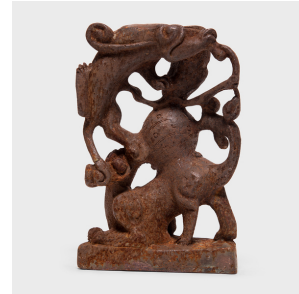

PAGODA RED

MYTHICAL PROTECTORS FINIAL

\$980

c. 1900 • Northern China, China • Cast Iron • Collection #BJGG015

W: 7.25" D: 3.25" H: 11.0"

This cast iron sculpture is an architectural finial that originally topped a Qing-dynasty building in northern China. The decorative fragment depicts two auspicious qilin, mythical Chinese creatures thought to bring luck and protection. Qilin are often depicted with lion-like features, though with the head of a dragon, hooves of a deer, and full, feathery tails. Divine and peaceful creatures, qilin are believed to be benevolent protectors of those with good intentions. Continued...

1740 W. Webster Ave., Chicago, IL 60614 • 773-235-1188 • info@pagodared.com

PAGODARED.COM

PAGODA RED

MYTHICAL PROTECTORS FINIAL

These two qilin are shown playing with an embroidered ball, a motif comparable to dragons fighting over the flaming pearl of supremacy.