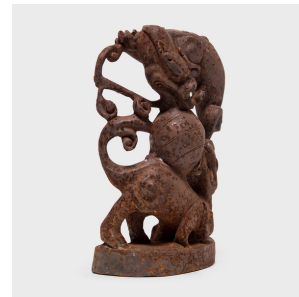

PAGODA RED

MYTHICAL PROTECTORS FINIAL

\$980

c. 1900 • Northern China, China • Cast Iron • Collection #BJGG015

W: 7.25" D: 3.25" H: 11.0"

This cast iron sculpture is an architectural finial that originally topped a Qing-dynasty building in northern China. The decorative fragment depicts two auspicious qilin, mythical Chinese creatures thought to bring luck and protection. Qilin are often depicted with lion-like features, though with the head of a dragon, hooves of a deer, and full, feathery tails. Divine and peaceful creatures, qilin are believed to be benevolent protectors of those with good intentions. Continued...

1740 W. Webster Ave., Chicago, IL 60614 • 773-235-1188 • info@pagodared.com

PAGODARED.COM

PAGODA RED

MYTHICAL PROTECTORS FINIAL

These two qilin are shown playing with an embroidered ball, a motif comparable to dragons fighting over the flaming pearl of supremacy.