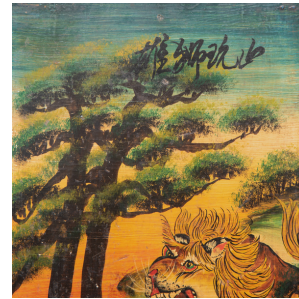

PAGODA RED

MYTHOLOGICAL LION PAINTED PANEL

\$280

1970 • Northern China, China • Paint, Northern Elmwood, Lacquer • Collection #U074D

W: 10.25" D: 1.25" H: 16.5"

Created in the 1970s just as China was beginning its ascent as a global economic force, this painted panel based on a mythological tale seems to foretell the nation's strength and power. Pictured in what is described as a "yellow mountain atmosphere," a pair of ferocious lions pursue a hare in a vividly animated scene. The cycle of life plays out with respective symbols, the hare symbolizing peace and longevity and the lions sovereignty and power. We love the way the high-keyed colors and bright red frame invests these beasts with magnificent vitality.