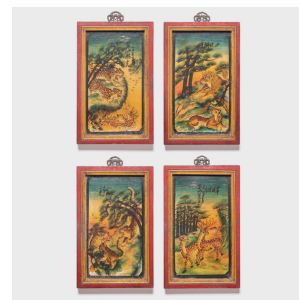

PAGODA RED

MYTHOLOGICAL LION PAINTED PANEL

\$280

1970 • Northern China, China • Paint, Northern Elmwood, Lacquer • Collection #U074D

W: 10.25" D: 1.25" H: 16.5"

Created in the 1970s just as China was beginning its ascent as a global economic force, this painted panel based on a mythological tale seems to foretell the nation's strength and power. Pictured in what is described as a "yellow mountain atmosphere," a pair of ferocious lions pursue a hare in a vividly animated scene. The cycle of life plays out with respective symbols, the hare symbolizing peace and longevity and the lions sovereignty and power. We love the way the high-keyed colors and bright red frame invests these beasts with magnificent vitality.