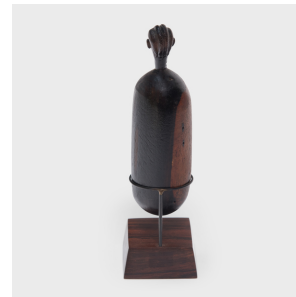

# PAGODA RED

---

## NAMJI FERTILITY FIGURE

**\$2,780**

c. 1900 • Cameroon • Wood, Steel • Collection #CALP024

H: 10.5" Dia: 3.0"

Doted on like an actual child, this carved doll was once owned by a young girl among the Namji people of northwest Cameroon. Carted around by its owner wherever she went and lovingly adorned with beads or clothes, the figure ensured future fertility. Carved with a characteristically small head and wide body, this figure stands out for its simple sculptural form and detailed facial features. Exploiting the wood's natural coloring, the artist conceived of the darker portions as the body with the lighter sections resembling garments. Continued...

## NAMJI FERTILITY FIGURE

The wood has a soft luster especially notable on the nose, burnished by years of loving caresses.