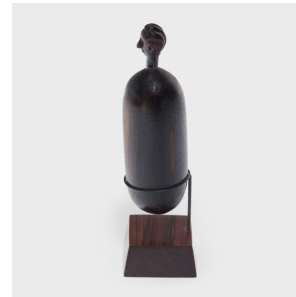

## NAMJI FERTILITY FIGURE

**\$2,780**

c. 1900 • Cameroon • Wood, Steel • Collection #CALP024

H: 10.5" Dia: 3.0"

Doted on like an actual child, this carved doll was once owned by a young girl among the Namji people of northwest Cameroon. Carted around by its owner wherever she went and lovingly adorned with beads or clothes, the figure ensured future fertility. Carved with a characteristically small head and wide body, this figure stands out for its simple sculptural form and detailed facial features. Exploiting the wood's natural coloring, the artist conceived of the darker portions as the body with the lighter sections resembling garments. Continued...

## NAMJI FERTILITY FIGURE

The wood has a soft luster especially notable on the nose, burnished by years of loving caresses.