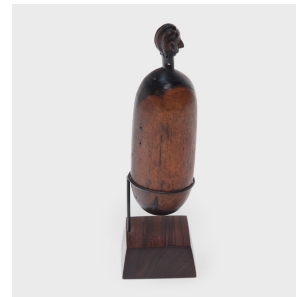

## NAMJI FERTILITY FIGURE

**\$2,780**

c. 1900 • Cameroon • Wood, Steel • Collection #CALP024

H: 10.5" Dia: 3.0"

Doted on like an actual child, this carved doll was once owned by a young girl among the Namji people of northwest Cameroon. Carted around by its owner wherever she went and lovingly adorned with beads or clothes, the figure ensured future fertility. Carved with a characteristically small head and wide body, this figure stands out for its simple sculptural form and detailed facial features. Exploiting the wood's natural coloring, the artist conceived of the darker portions as the body with the lighter sections resembling garments. Continued...

## NAMJI FERTILITY FIGURE

The wood has a soft luster especially notable on the nose, burnished by years of loving caresses.