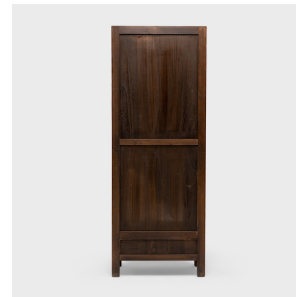

PAGODA RED

NARROW SHANXI CABINET

\$3,680

c. 1900 • Shanxi, China • Pine • Collection #TLC011

W: 27.5" D: 17.0" H: 73.0"

The essence of traditional Chinese furniture is fully expressed in the simplicity and graceful presence of this 18th-century cabinet crafted in the Shanxi province. Made of pine wood with traditional joinery techniques, the narrow cabinet stands tall with two slender doors stretched across the front, meeting at a shallow drawer at the bottom. The two doors open to reveal three shelves that line the middle of the cabinet.

The cabinet boasts a bold red lacquer, in contrast to the deep brown interior and backside that has been left untouched to reveal the original grain of the wood. Continued...

1740 W. Webster Ave., Chicago, IL 60614 • 773-235-1188 • info@pagodared.com

PAGODARED.COM

PAGODA RED

NARROW SHANXI CABINET

Though the cabinet maintains a simple disposition, it is adorned with two brass lock plates, a simple apron and four semicircles protruding from each corner of the door opening. This cabinet likely stood as the centerpiece of a traditional scholars' studio, carefully selected as a source of beauty and creative inspiration.

Additional Dimensions:

Shelves: 21.5"W x 13"D x 13.5"H

Drawer: 21.5"W x 12"D x 4.