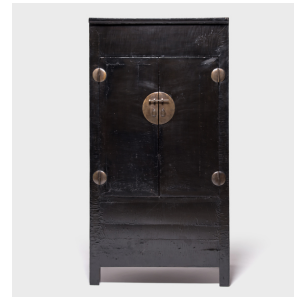

PAGODA RED

PAIR OF BLACK LACQUER CABINETS

\$13,800

c. 1850 • Shanxi, China • Northern Elmwood • Collection #DVA003

W: 40.25" D: 23.25" H: 75.5"

There are dozens of finishes that can imitate the look of crackled lacquer but nothing can compare to the real thing. After this stately cabinet was constructed around 1850, it was given layers upon layers of black lacquer, a time-consuming process that built up a lustrous and protective coating. Over a hundred years of use and shifting humidity and heat levels stressed the coating, giving the cabinet its pronounced and highly sought-after crackles.

1740 W. Webster Ave., Chicago, IL 60614 • 773-235-1188 • info@pagodared.com

PAGODARED.COM

PAGODA RED

PAIR OF BLACK LACQUER CABINETS

Additional Dimensions

Top shelf: 22.25" x 38.5" x 19.25"

Mid shelf: 14.25" x 38.5" x 19.25"

Bottom shelf: 12.25" x 38.5" x 19.25"

Bottom compartment: 13" x 38.5" x 9.25"