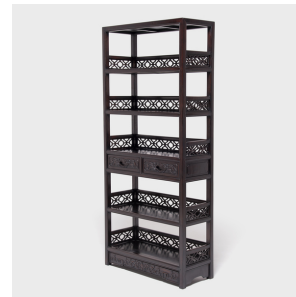

PAGODA RED

PAIR OF FINE SCHOLAR'S SCROLL SHELVES

\$16,800

c. 1850 • Shanxi, China • Walnut • Collection #BJFF022

W: 34.5" D: 14.25" H: 79.0"

Collecting was a popular pastime for well-to-do Ming and Qing dynasty gentleman, and shelves like these would have been ideal places to display jades, curios, collectibles, and important texts. Each shelf is backed with lattice, brilliantly joined together piece by piece and executed with puzzle-like precision. The drawers feature intricate relief carvings, continuing the hand-worked decorative theme of the lattice. It is extraordinary that this pair of fine shelves has remained together for more than 150 years.

1740 W. Webster Ave., Chicago, IL 60614 • 773-235-1188 • info@pagodared.com

PAGODARED.COM

PAGODA RED

PAIR OF FINE SCHOLAR'S SCROLL SHELVES

Additional Dimensions

Shelves: 32.25"W x 13.5"D x 11.5"H

Drawers: 13.75"W x 10"D x 3.75"H