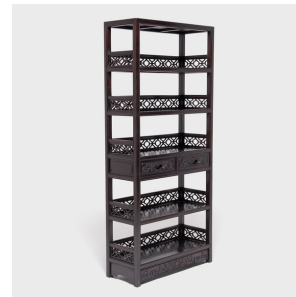

PAGODA RED

PAIR OF FINE SCHOLAR'S SCROLL SHELVES

\$16,800

c. 1850 • Shanxi, China • Walnut • Collection #BJFF022

W: 34.5" D: 14.25" H: 79.0"

Collecting was a popular pastime for well-to-do Ming and Qing dynasty gentleman, and shelves like these would have been ideal places to display jades, curios, collectibles, and important texts. Each shelf is backed with lattice, brilliantly joined together piece by piece and executed with puzzle-like precision. The drawers feature intricate relief carvings, continuing the hand-worked decorative theme of the lattice. It is extraordinary that this pair of fine shelves has remained together for more than 150 years.

1740 W. Webster Ave., Chicago, IL 60614 • 773-235-1188 • info@pagodared.com

PAGODARED.COM

PAGODA RED

PAIR OF FINE SCHOLAR'S SCROLL SHELVES

Additional Dimensions

Shelves: 32.25"W x 13.5"D x 11.5"H

Drawers: 13.75"W x 10"D x 3.75"H