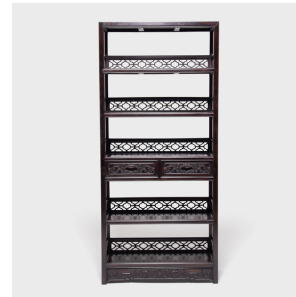

PAGODA RED

PAIR OF FINE SCHOLAR'S SCROLL SHELVES

\$16,800

c. 1850 • Shanxi, China • Walnut • Collection #BJFF022

W: 34.5" D: 14.25" H: 79.0"

Collecting was a popular pastime for well-to-do Ming and Qing dynasty gentleman, and shelves like these would have been ideal places to display jades, curios, collectibles, and important texts. Each shelf is backed with lattice, brilliantly joined together piece by piece and executed with puzzle-like precision. The drawers feature intricate relief carvings, continuing the hand-worked decorative theme of the lattice. It is extraordinary that this pair of fine shelves has remained together for more than 150 years.

1740 W. Webster Ave., Chicago, IL 60614 • 773-235-1188 • info@pagodared.com

PAGODARED.COM

PAGODA RED

PAIR OF FINE SCHOLAR'S SCROLL SHELVES

Additional Dimensions

Shelves: 32.25"W x 13.5"D x 11.5"H

Drawers: 13.75"W x 10"D x 3.75"H