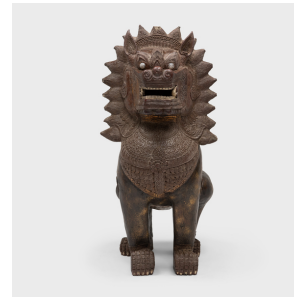

PAGODA RED

PAIR OF POLYCHROME KHMER GUARDIAN LIONS

\$8,800

c. 1850 • Southeast Asia • Pigment, Wood, Crystal • Collection #CMCL094

W: 24.0" D: 37.5" H: 54.0"

Grand and imposing, these monumental lion sculptures offer protection to all those who stand before them. Dated to the mid-19th century, the majestic pair is sculpted of carved wood and molded plaster with a gilt and polychrome finish, with decorative accents of rock crystal and cut glass. Beautifully worked with artful craftsmanship and terrific scale, the lions are attributed to Khmer artisans of Cambodia and southeast Asia, and crafted in a traditional style popularized during the Khmer Empire (802-1431).

An important part of traditional Khmer iconography, the lion is a powerful symbol that emphasizes the authority of the king. Continued...

1740 W. Webster Ave., Chicago, IL 60614 • 773-235-1188 • info@pagodared.com

PAGODARED.COM

PAGODA RED

PAIR OF POLYCHROME KHMER GUARDIAN LIONS

Guardian lions such as these were known to flank the entryways of Khmer temples and other sacred sites, serving both as greeters and defenders. The lion, representing royalty, strength, and courage, is identified as the personal symbol of the Khmer deified rulers. Therefore, the lion was believed to ward off evil through both divine and royal protection.