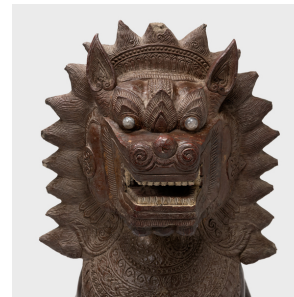

PAGODA RED

PAIR OF POLYCHROME KHMER GUARDIAN LIONS

\$8,800

c. 1850 • Southeast Asia • Pigment, Wood, Crystal • Collection #CMCL094

W: 24.0" D: 37.5" H: 54.0"

Grand and imposing, these monumental lion sculptures offer protection to all those who stand before them. Dated to the mid-19th century, the majestic pair is sculpted of carved wood and molded plaster with a gilt and polychrome finish, with decorative accents of rock crystal and cut glass. Beautifully worked with artful craftsmanship and terrific scale, the lions are attributed to Khmer artisans of Cambodia and southeast Asia, and crafted in a traditional style popularized during the Khmer Empire (802-1431).

An important part of traditional Khmer iconography, the lion is a powerful symbol that emphasizes the authority of the king. Continued...

1740 W. Webster Ave., Chicago, IL 60614 • 773-235-1188 • info@pagodared.com

PAGODARED.COM

PAGODA RED

PAIR OF POLYCHROME KHMER GUARDIAN LIONS

Guardian lions such as these were known to flank the entryways of Khmer temples and other sacred sites, serving both as greeters and defenders. The lion, representing royalty, strength, and courage, is identified as the personal symbol of the Khmer deified rulers. Therefore, the lion was believed to ward off evil through both divine and royal protection.