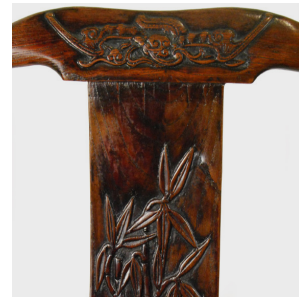

## PAIR OF HIGHBACK CHAIRS FINELY CARVED WITH BAMBOO

**\$12,800**

c. 1800 • Shandong, China • Northern Elmwood • Collection #Q158

W: 23.0" D: 18.75" H: 43.5"

With exemplary proportions, fine carving, and soft, fluid lines, this pair of early 19th century tallback chairs is among the most elegant in our collection. Their finely carved backsplats and aprons depict alluring bamboo. The crest rails are carved with bats, symbols of longevity; apropos, as this pair of chairs has aged wonderfully with time.