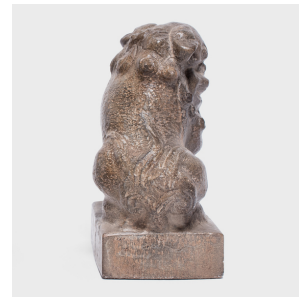

# PAGODA RED

---

## PETITE FU DOG GUARDIAN

**\$328**

Shanxi, China • Limestone • Collection #TLA029X

W: 3.0" D: 4.25" H: 6.0"

With a curly mane and a lively expression, this petite stone fu dog is an adorable companion and a benevolent guardian of the home. Known as shizi, the mythical dog is thought to offer protection from malevolent spirits and misfortune. A miniature example of a traditional form, this charming fu dog stands guard throughout the home as a bookend, garden ornament, or tabletop sculpture.