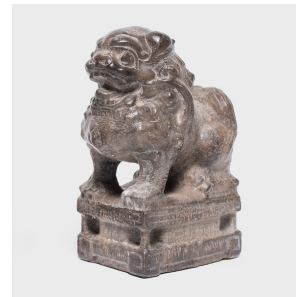

# PAGODA RED

---

## PETITE FU DOG GUARDIAN

**\$368**

Shanxi, China • Limestone • Collection #TLA029V

W: 2.5" D: 4.5" H: 6.0"

With a curly mane and a lively expression, this petite stone fu dog is an adorable companion and a benevolent guardian of the home. Known as shizi, the mythical dog is thought to offer protection from malevolent spirits and misfortune. A miniature example of a traditional form, this charming fu dog stands guard throughout the home as a bookend, garden ornament, or tabletop sculpture.