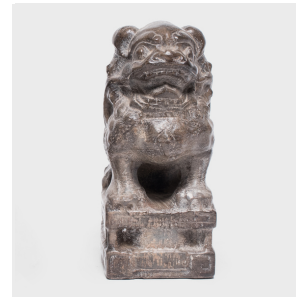

# PAGODA RED

---

## PETITE FU DOG GUARDIAN

**\$368**

Shanxi, China • Limestone • Collection #TLA029V

W: 2.5" D: 4.5" H: 6.0"

With a curly mane and a lively expression, this petite stone fu dog is an adorable companion and a benevolent guardian of the home. Known as shizi, the mythical dog is thought to offer protection from malevolent spirits and misfortune. A miniature example of a traditional form, this charming fu dog stands guard throughout the home as a bookend, garden ornament, or tabletop sculpture.