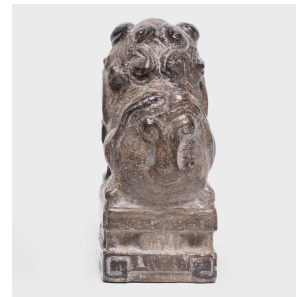

# PAGODA RED

---

## PETITE FU DOG GUARDIAN

**\$368**

Shanxi, China • Limestone • Collection #TLA029V

W: 2.5" D: 4.5" H: 6.0"

With a curly mane and a lively expression, this petite stone fu dog is an adorable companion and a benevolent guardian of the home. Known as shizi, the mythical dog is thought to offer protection from malevolent spirits and misfortune. A miniature example of a traditional form, this charming fu dog stands guard throughout the home as a bookend, garden ornament, or tabletop sculpture.