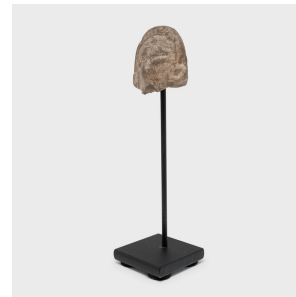

PAGODA RED

PRE-COLUMBIAN CERAMIC HEAD FRAGMENT

\$228

Unknown • Central America • Ceramic • Collection #CBH150C

W: 1.5" D: 1.0" H: 1.5"

This intriguing head fragment was once attached to a pre-Columbian bust or full effigy figurine. Earthenware figurines like this were made in great abundance throughout Mesoamerican history, serving a wide variety of purposes and functions from religious rituals to burial offerings.

Figurines like this commemorated important people and events across Mesoamerica, portraying individuals of different rank and status such as soldiers, merchants, bureaucrats, and occasionally divinities. Continued...

1740 W. Webster Ave., Chicago, IL 60614 • 773-235-1188 • info@pagodared.com

PAGODARED.COM

PAGODA RED

PRE-COLUMBIAN CERAMIC HEAD FRAGMENT

This figure is adorned with an elaborate headdress, or coiffure, and ear spools which were worn to show wealth and status.