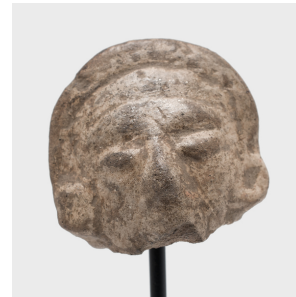

PAGODA RED

PRE-COLUMBIAN CERAMIC HEAD FRAGMENT

\$228

Unknown • Central America • Ceramic • Collection #CBH150C

W: 1.5" D: 1.0" H: 1.5"

This intriguing head fragment was once attached to a pre-Columbian bust or full effigy figurine. Earthenware figurines like this were made in great abundance throughout Mesoamerican history, serving a wide variety of purposes and functions from religious rituals to burial offerings.

Figurines like this commemorated important people and events across Mesoamerica, portraying individuals of different rank and status such as soldiers, merchants, bureaucrats, and occasionally divinities. Continued...

1740 W. Webster Ave., Chicago, IL 60614 • 773-235-1188 • info@pagodared.com

PAGODARED.COM

PAGODA RED

PRE-COLUMBIAN CERAMIC HEAD FRAGMENT

This figure is adorned with an elaborate headdress, or coiffure, and ear spools which were worn to show wealth and status.