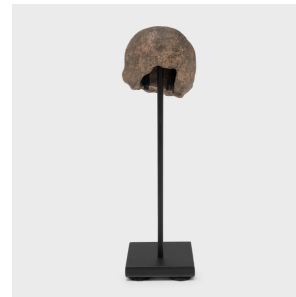

PAGODA RED

PRE-COLUMBIAN CERAMIC HEAD FRAGMENT

\$228

Unknown • Central America • Ceramic • Collection #CBH150C

W: 1.5" D: 1.0" H: 1.5"

This intriguing head fragment was once attached to a pre-Columbian bust or full effigy figurine. Earthenware figurines like this were made in great abundance throughout Mesoamerican history, serving a wide variety of purposes and functions from religious rituals to burial offerings.

Figurines like this commemorated important people and events across Mesoamerica, portraying individuals of different rank and status such as soldiers, merchants, bureaucrats, and occasionally divinities. Continued...

1740 W. Webster Ave., Chicago, IL 60614 • 773-235-1188 • info@pagodared.com

PAGODARED.COM

PAGODA RED

PRE-COLUMBIAN CERAMIC HEAD FRAGMENT

This figure is adorned with an elaborate headdress, or coiffure, and ear spools which were worn to show wealth and status.