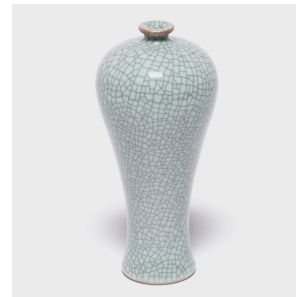

# PAGODA RED

---

## PETITE TAPERED CRACKLED VASE

**\$280**

Zhejiang, China • Porcelain • Collection #BJFF138C

H: 10.0" Dia: 4.75"

This contemporary vase hearkens to the classic meiping form, traditionally used to display flowering plum branches. Master ceramic artists in Zhejiang beautifully create the distinctive crackle glaze of traditional Guan and Ge ware, allowing the network of lines to flow over the vase's beautiful curves in a naturally abstract pattern.