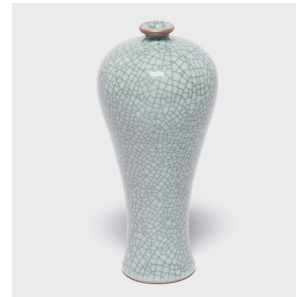

# PAGODA RED

---

## PETITE TAPERED CRACKLED VASE

**\$280**

Zhejiang, China • Porcelain • Collection #BJFF138C

H: 10.0" Dia: 4.75"

This contemporary vase hearkens to the classic meiping form, traditionally used to display flowering plum branches. Master ceramic artists in Zhejiang beautifully create the distinctive crackle glaze of traditional Guan and Ge ware, allowing the network of lines to flow over the vase's beautiful curves in a naturally abstract pattern.