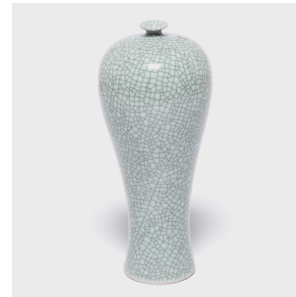

PAGODA RED

PETITE TAPERED CRACKLED VASE

\$280

Zhejiang, China • Porcelain • Collection #BJFF138L

H: 10.75" Dia: 4.75"

This contemporary vase hearkens to the classic meiping form, traditionally used to display flowering plum branches. Master ceramic artists in Zhejiang beautifully create the distinctive crackle glaze of traditional Guan and Ge ware, allowing the network of lines to flow over the vase's beautiful curves in a naturally abstract pattern.