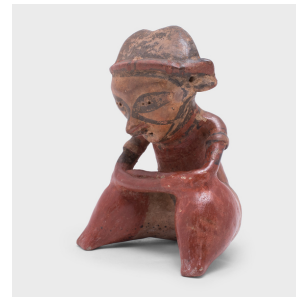

PAGODA RED

NAYARIT CHINESCO-STYLE SEATED FIGURE

\$1,880

Unknown • Mexico • Ceramic, Slip • Collection #CBH159

W: 4.5" D: 3.5" H: 6.0"

This seated ceramic figure is attributed to the ancient Nayarit region of Mexico and was likely used as a ritual or burial offering. The ceramic works of this style, known as Chinesco figures, are often distinguished by puffy, slit-like eyes blended into the face and broad rectangular or triangular heads.

These figures are often shown seated or reclining, with shortened limbs and bulbous, tapered legs as depicted here. This particular example shows a figure seated with legs bent, arms crossed and resting on their knees, and head bowed downwards in contemplation. Continued...

1740 W. Webster Ave., Chicago, IL 60614 • 773-235-1188 • info@pagodared.com

PAGODARED.COM

PAGODA RED

NAYARIT CHINESCO-STYLE SEATED FIGURE

The ceramic figure is finished with a layer of red clay slip and painted with rich red and black pigments that illustrate clothing and facial features.