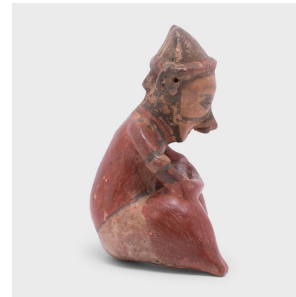

PAGODA RED

NAYARIT CHINESCO-STYLE SEATED FIGURE

\$1,880

Unknown • Mexico • Ceramic, Slip • Collection #CBH159

W: 4.5" D: 3.5" H: 6.0"

This seated ceramic figure is attributed to the ancient Nayarit region of Mexico and was likely used as a ritual or burial offering. The ceramic works of this style, known as Chinesco figures, are often distinguished by puffy, slit-like eyes blended into the face and broad rectangular or triangular heads.

These figures are often shown seated or reclining, with shortened limbs and bulbous, tapered legs as depicted here. This particular example shows a figure seated with legs bent, arms crossed and resting on their knees, and head bowed downwards in contemplation. Continued...

1740 W. Webster Ave., Chicago, IL 60614 • 773-235-1188 • info@pagodared.com

PAGODARED.COM

PAGODA RED

NAYARIT CHINESCO-STYLE SEATED FIGURE

The ceramic figure is finished with a layer of red clay slip and painted with rich red and black pigments that illustrate clothing and facial features.