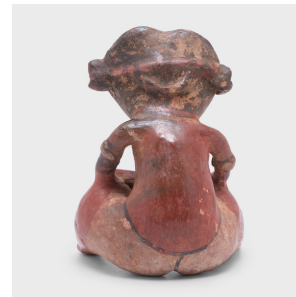

PAGODA RED

NAYARIT CHINESCO-STYLE SEATED FIGURE

\$1,880

Unknown • Mexico • Ceramic, Slip • Collection #CBH159

W: 4.5" D: 3.5" H: 6.0"

This seated ceramic figure is attributed to the ancient Nayarit region of Mexico and was likely used as a ritual or burial offering. The ceramic works of this style, known as Chinesco figures, are often distinguished by puffy, slit-like eyes blended into the face and broad rectangular or triangular heads.

These figures are often shown seated or reclining, with shortened limbs and bulbous, tapered legs as depicted here. This particular example shows a figure seated with legs bent, arms crossed and resting on their knees, and head bowed downwards in contemplation. Continued...

1740 W. Webster Ave., Chicago, IL 60614 • 773-235-1188 • info@pagodared.com

PAGODARED.COM

PAGODA RED

NAYARIT CHINESCO-STYLE SEATED FIGURE

The ceramic figure is finished with a layer of red clay slip and painted with rich red and black pigments that illustrate clothing and facial features.