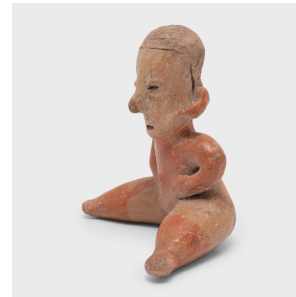

## NAYARIT CHINESCO-STYLE FIGURE

**\$1,880**

Unknown • Mexico • Ceramic, Slip • Collection #CBH149

W: 5.75" D: 3.5" H: 6.5"

This seated ceramic figure is attributed to the ancient Nayarit region of Mexico and was likely used as a ritual or burial offering. The ceramic works of this style, known as Chinesco figures, are often distinguished by puffy, slit-like eyes blended into the face and broad rectangular or triangular heads.

These figures are often shown seated or reclining, with shortened limbs and bulbous, tapered legs as depicted here. The figure is hollow with an opening at the top of the head. This could identify this figure as an effigy vessel which are believed to be temporary containers for the soul of the deceased. Continued...

## NAYARIT CHINESCO-STYLE FIGURE

Traces of red and black pigment indicate that this was once brightly colored with red clay slip.