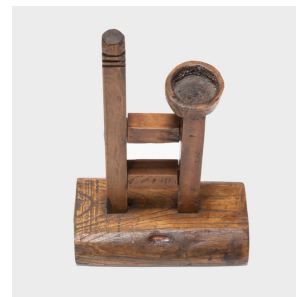

## PROVINCIAL CANDLEHOLDER

**\$148**

c. 1900 • Northern China, China • Pine • Collection #CLMS002A

W: 9.25" D: 5.0" H: 15.0"

Carved of pine and softened by a rich patina, this early 20th-century candle holder once lit up a Qing-dynasty home in provincial northern China. An easy way to add rustic character to the home, we love this piece for its textured surface and subtle asymmetry.