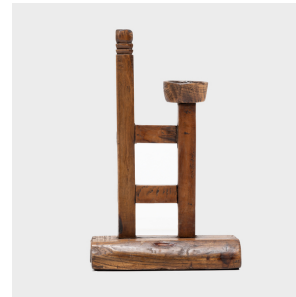

# PAGODA RED

---

## PROVINCIAL CANDLEHOLDER

**\$148**

c. 1900 • Northern China, China • Pine • Collection #CLMS002A

W: 9.25" D: 5.0" H: 15.0"

Carved of pine and softened by a rich patina, this early 20th-century candle holder once lit up a Qing-dynasty home in provincial northern China. An easy way to add rustic character to the home, we love this piece for its textured surface and subtle asymmetry.