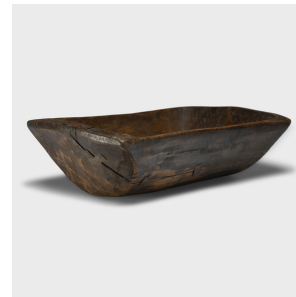

PAGODA RED

LARGE PROVINCIAL FARM TRAY

\$680

c. 1900 • Xinjiang, China • Wood • Collection #TLB153CC

W: 25.0" D: 15.0" H: 7.0"

This large wooden farm tray from perfectly balances rustic texture with minimalist simplicity. Carved from a solid block of wood, the tray has a rectangular shape with rounded corners, sloping sides, and a deep interior basin. Years of use have imparted a smooth patina and a well-worn, wabi-sabi texture that highlights the original wood grain. A large split to the wood has been mended with antique iron repairs, adding to the tray's one-of-a-kind charm. Continued...

1740 W. Webster Ave., Chicago, IL 60614 • 773-235-1188 • info@pagodared.com

PAGODARED.COM

PAGODA RED

LARGE PROVINCIAL FARM TRAY

Darkened to a rich brown color, this provincial tray brings a touch of organic modern to contemporary interiors as a catch-all bowl or serving platter.