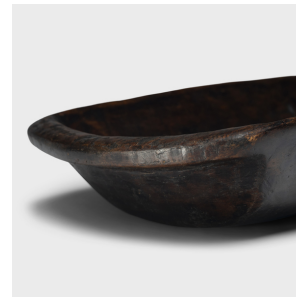

PAGODA RED

LARGE PROVINCIAL FARM TRAY

\$680

c. 1900 • Xinjiang, China • Wood • Collection #TLB153T

W: 25.5" D: 15.0" H: 5.5"

This large wooden farm tray from perfectly balances rustic texture with minimalist simplicity. Carved from a solid block of wood, the tray has a rectangular shape with rounded corners, a deep interior basin and tapered ends that flatten into handles. Years of use have imparted a smooth patina and a well-worn, wabi-sabi texture that highlights the original wood grain. Darkened to a rich brown color, this provincial tray brings a touch of organic modern to contemporary interiors as a catch-all bowl or serving platter.