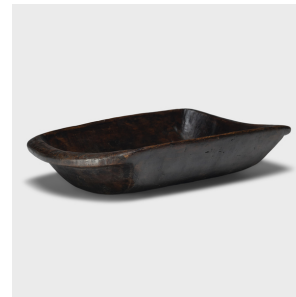

PAGODA RED

LARGE PROVINCIAL FARM TRAY

\$680

c. 1900 • Xinjiang, China • Wood • Collection #TLB153T

W: 25.5" D: 15.0" H: 5.5"

This large wooden farm tray from perfectly balances rustic texture with minimalist simplicity. Carved from a solid block of wood, the tray has a rectangular shape with rounded corners, a deep interior basin and tapered ends that flatten into handles. Years of use have imparted a smooth patina and a well-worn, wabi-sabi texture that highlights the original wood grain. Darkened to a rich brown color, this provincial tray brings a touch of organic modern to contemporary interiors as a catch-all bowl or serving platter.