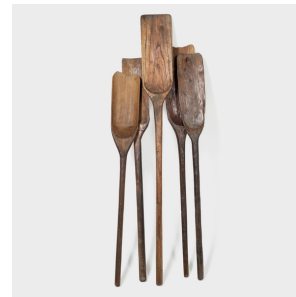

PAGODA RED

PROVINCIAL GRAIN SHOVEL

\$380

c. 1900 • Shanxi, China • Cypress • Collection #BJGG053E

W: 6.0" D: 1.5" H: 45.5"

Now cloaked in a rich patina, this provincial shovel was hand-carved of cypress over a century ago in China's Shanxi province. Originally a versatile tool on a Qing-dynasty farm, we've re-imagined the shovel as a sculptural object, adding irregular form and textural contrast to the modern home.