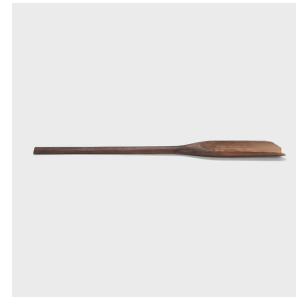

PAGODA RED

PROVINCIAL GRAIN SHOVEL

\$380

c. 1900 • Shanxi, China • Cypress • Collection #BJGG053E

W: 6.0" D: 1.5" H: 45.5"

Now cloaked in a rich patina, this provincial shovel was hand-carved of cypress over a century ago in China's Shanxi province. Originally a versatile tool on a Qing-dynasty farm, we've re-imagined the shovel as a sculptural object, adding irregular form and textural contrast to the modern home.